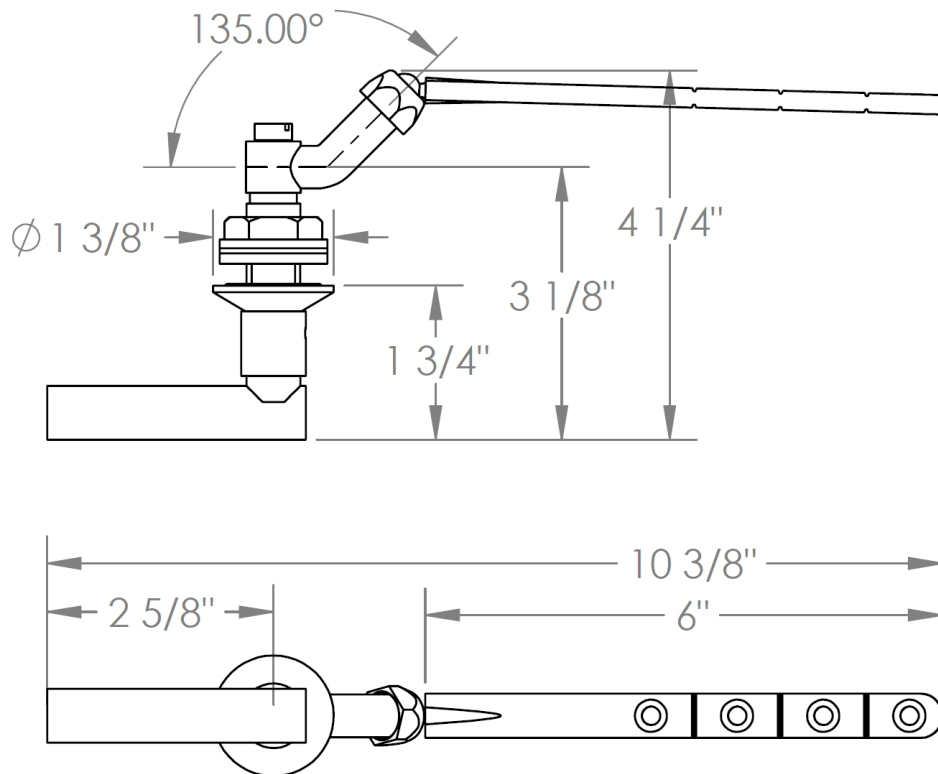

27-0.11-CL14

Tank Lever - Front, Side or Angle Mount

Note: Watermark cannot guarantee fit with any specific tank. Please check dimensions for compatibility

WATERMARK DESIGNS 1/18/2019

350 Dewitt Ave Brooklyn NY 11207 USA T 718 257 2800 F 718 257 2144 info@watermark-designs.com

27-0.11-CL15

Tank Lever - Front, Side or Angle Mount

Note: Watermark cannot guarantee fit with any specific tank. Please check dimensions for compatibility

WATERMARK DESIGNS 1/18/2019

27-0.11-CL16

Tank Lever -Front, Side, or Angle Mount