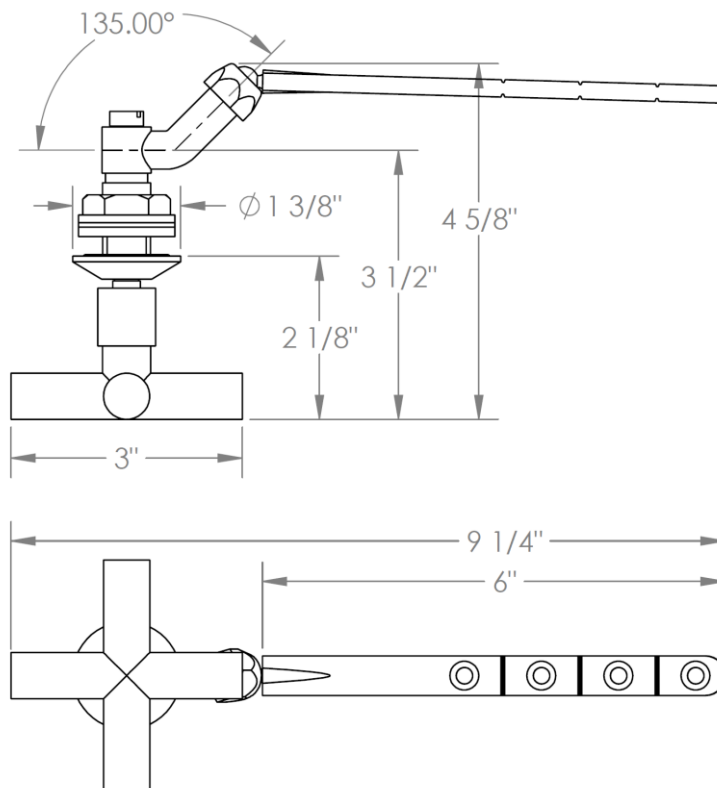

27-0.11-CL14

Tank Lever - Front, Side or Angle Mount

Note: Watermark cannot guarantee fit with any specific tank. Please check dimensions for compatibility

WATERMARK DESIGNS 1/18/2019

350 Dewitt Ave Brooklyn NY 11207 USA T 718 257 2800 F 718 257 2144 info@watermark-designs.com

27-0.11-CL15

Tank Lever - Front, Side or Angle Mount

Note: Watermark cannot guarantee fit with any specific tank. Please check dimensions for compatibility

WATERMARK DESIGNS 1/18/2019

27-0.11-CL16

Tank Lever -Front, Side, or Angle Mount