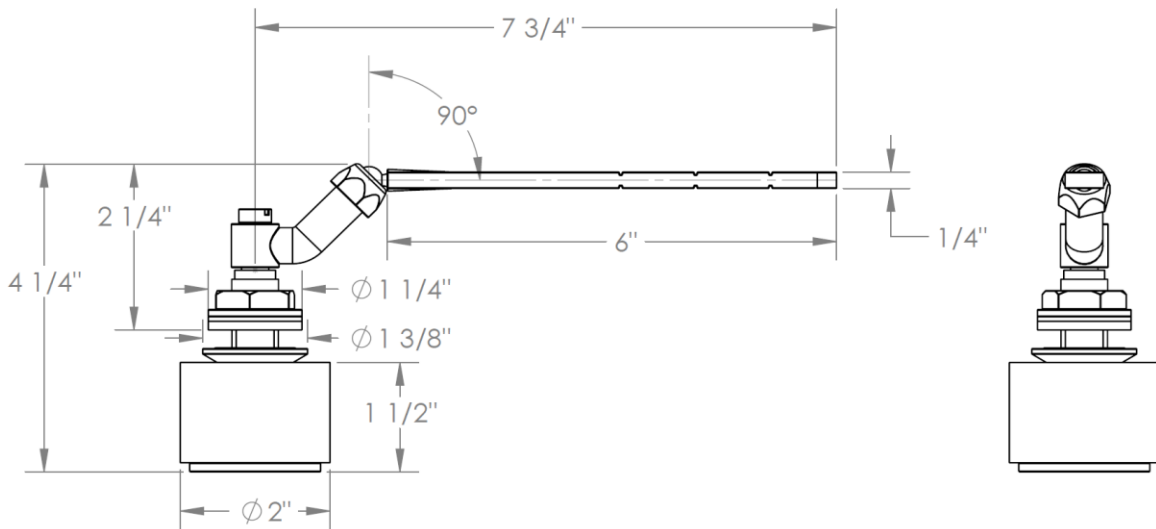

27-0.11-CL14

Tank Lever - Front, Side or Angle Mount

Note: Watermark cannot guarantee fit with any specific tank. Please check dimensions for compatibility

WATERMARK DESIGNS 1/18/2019

350 Dewitt Ave Brooklyn NY 11207 USA T 718 257 2800 F 718 257 2144 info@watermark-designs.com

27-0.11-CL15

Tank Lever - Front, Side or Angle Mount

Note: Watermark cannot guarantee fit with any specific tank. Please check dimensions for compatibility

WATERMARK DESIGNS 1/18/2019

27-0.11-CL16

Tank Lever -Front, Side, or Angle Mount