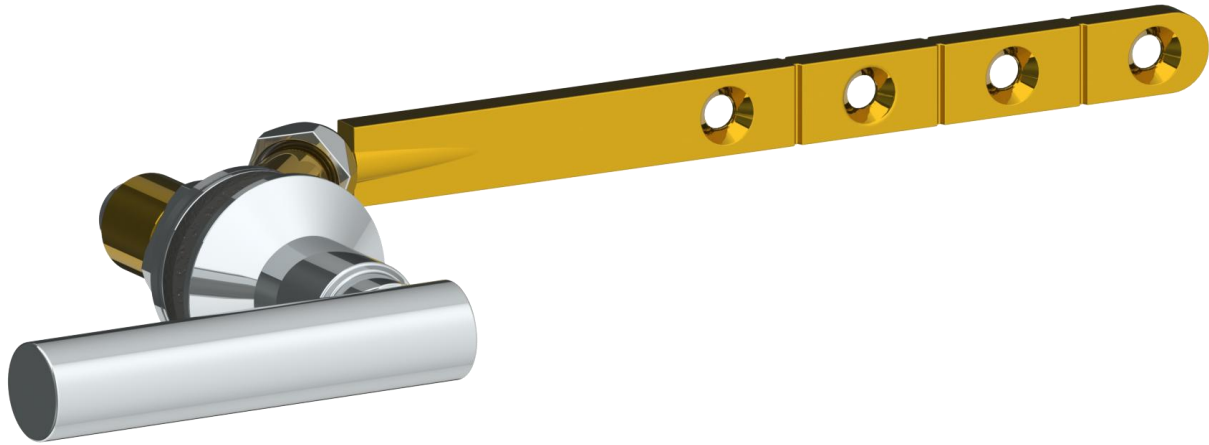

27-0.11-CL14

Tank Lever - Front, Side or Angle Mount

Note: Watermark cannot guarantee fit with any specific tank. Please check dimensions for compatibility

WATERMARK DESIGNS 1/18/2019

350 Dewitt Ave Brooklyn NY 11207 USA T 718 257 2800 F 718 257 2144 info@watermark-designs.com

27-0.11-CL15

Tank Lever - Front, Side or Angle Mount

Note: Watermark cannot guarantee fit with any specific tank. Please check dimensions for compatibility

WATERMARK DESIGNS 1/18/2019

27-0.11-CL16

Tank Lever -Front, Side, or Angle Mount